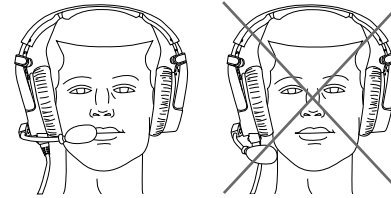

SYSTEM OVERVIEW

Beltpacks
USB Charging Cables and Charger
Headsets

Antenna
LEDs
LCD Screen
Volume +/- Buttons
Power Button
Mode Button
Logo Button (Talk or Channel Switch)
Headset Connection
USB Charger Connection
Beltpack

Specifications

- Battery Life: 10 hours
- LED Modes: Blue (Double Blink) = Logged In
- Blue (Single Blink) = Logged Out
- Red = Low Battery

SETUP AND OPERATION

1 Connect a headset to the beltpack.

For best performance, always wear the headset mic directly in front of your mouth, about a finger's width from your lips.

2 Power on the beltpack.

Hold down the power button for 3 seconds, until the screen turns on.

3 Select Home (H) if you are the home team or Away (A) if you are the visiting team.

Use the volume buttons to toggle between the options. Press and hold mode to make your selection.

6 Press the logo button to toggle its assigned function.

Packs whose IDs are **H0-H4** use this button to switch channels, and talk is always on.

Packs whose IDs are **o1-o4** talk on channel A and use this button to switch talk on/off. Packs whose IDs are **d1-d4** talk on channel B and use this button to switch talk on/off. (Note: Packs whose IDs end in "r" are listen-only.)