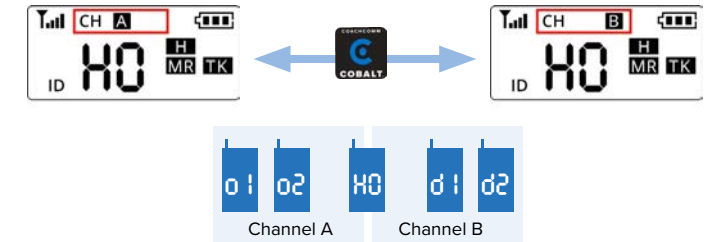

2 Power on the beltpack.

Hold down the power button for 3 seconds, until the screen turns on.

3 Select Home (H) if you are the home team or Away (A) if you are the visiting team.

Use the volume buttons to toggle between the options. Press and hold mode to make your selection.

This setting provides proper wireless coordination between two CoachComm Cobalt teams.

4 Adjust beltpack volume as needed with the volume buttons.

5 Maintain optimal line of sight with other beltpacks.

The "H0" pack is the master and is required for all packs to work. For best system performance, use the master on the sideline near other packs.

6 Press the logo button to toggle its assigned function.

Packs whose IDs are **H0-H4** use this button to switch channels, and talk is always on.

Packs whose IDs are **o1-o4** talk on channel A and use this button to switch talk on/off. Packs whose IDs are **d1-d4** talk on channel B and use this button to switch talk on/off. (Note: Packs whose IDs end in "r" are listen-only.)