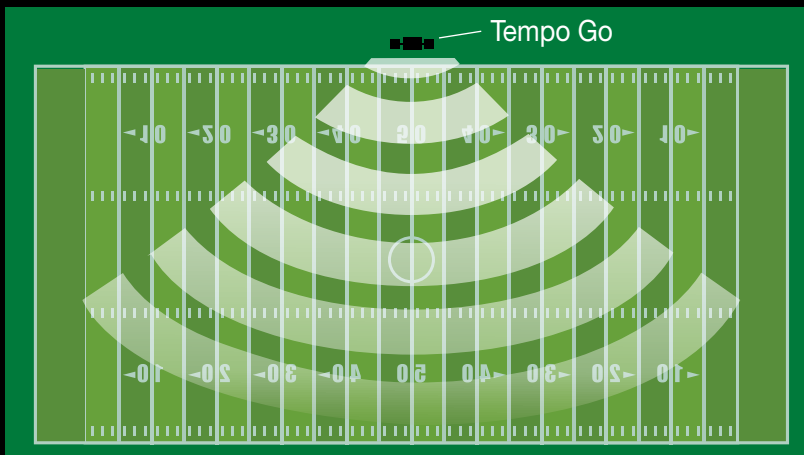

Keep practice on schedule. Run more reps.

- Proven D1 practice workflow
- Powerful audio coverage throughout the field
- Increase efficiencies, reps and speed of practice
- Portable – easy storage and setup
- Affordable