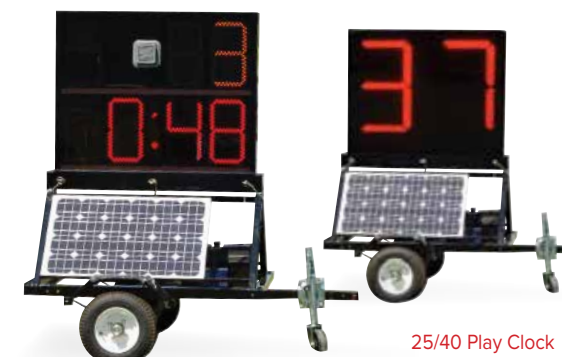

Speaker Unit

3 COMMUNICATE

EFFECTIVE COMMUNICATION AND CONTROL

- Integrated with CoachComm's Tempest FX headset system
- Stay in constant communication from anywhere on the field
- Call out and engage your players with voice announce
- Use lightweight headsets or your game day headsets

Commando-T Remote

Tempest® BeltPack

4 COORDINATE

IMPROVE PRACTICE EFFICIENCIES

- Streamline staff and tasks through coordinated communication
- Integrated Clock Management keeps practice on schedule
- Customize your clocks to replicate specific game day situations
 - 25/40 second model available
 - Practice segment timer option
 - Clocks are wireless, battery-operated, and mobile
 - Control multiple clocks across multiple fields