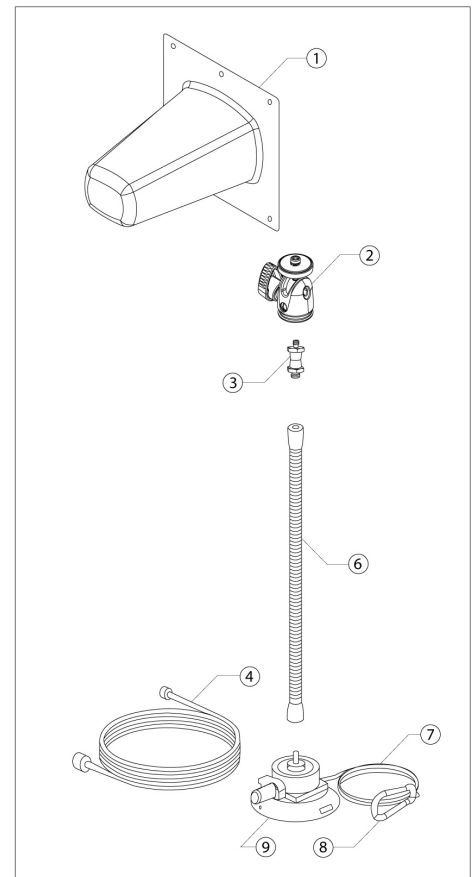

Window Mount

Desk Mount

Clamp Mount

Clamp Mount

Item	Part No.	Description	Qty
1	CP-ANT24-CC	Circularly Polarized Beam Antenna	1
2	MAN-492BALL	Manfrotto 492 360 Degree Micro	1
3	MAN-037STUD	Manfrotto 037 1/4"-20 & 3/8"	1
4	PC-ANTCABLE-10	Cable, RP-TNC Male-N Male 10 ft.	1
5	BOG-C1575B	Bogen Avenger Super Clamp	1
6	00002342	Gooseneck 16" w/1/4-20 Ferrule	1
7	00002534	Cable, Safety, 5 ft.	1
8	PC-CABLE-DCIP	5/16" Spring Snap D-Clip	1
9	00002341	Suction Cup Mt. w/ 1/4-20 Stud	1
Not Shown	00001900	Drawstring Bag/CoachComm Logo	1

**Tools Required:**  
**5/8" wrench**

**Clamp Mount**

**Suction Cup Mount**

Item	Part No.	Description	Qty
1	CP-ANT24-CC	Circularly Polarized Beam Antenna	1
2	MAN-492BALL	Manfrotto 492 360 Degree Micro	1
3	MAN-037STUD	Manfrotto 037 1/4"-20 & 3/8"	1
4	PC-ANTCABLE-10	Cable, RP-TNC Male-N Male 10 ft.	1
5	BOG-C1575B	Bogen Avenger Super Clamp	1
6	00002342	Gooseneck 16" w/1/4-20 Ferrule	1
7	00002534	Cable, Safety, 5 ft.	1
8	PC-CABLE-DCIP	5/16" Spring Snap D-Clip	1
9	00002341	Suction Cup Mt. w/ 1/4-20 Stud	1
Not Shown	00001900	Drawstring Bag/CoachComm Logo	1

**Tools Required:**  
**5/8" wrench**

**Clamp Mount**

**Suction Cup Mount**