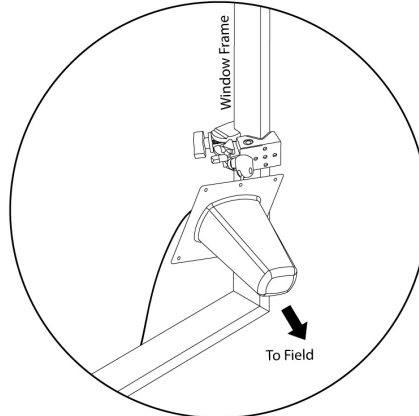

Clamp Mount