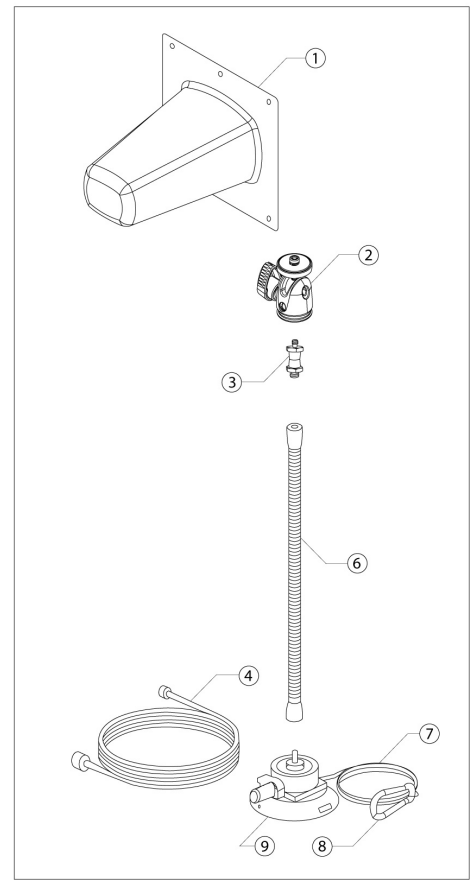

Window Mount

Desk Mount

Clamp Mount

Clamp Mount

Item	Part No.	Description	Qty
1	CP-ANT24-CC	Circularly Polarized Beam Antenna	1
2	MAN-492BALL	Manfrotto 492 360 Degree Micro	1
3	MAN-037STUD	Manfrotto 037 1/4"-20 & 3/8"	1
4	PC-ANTCABLE-10	Cable, RP-TNC Male-N Male 10 ft.	1
5	BOG-C1575B	Bogen Avenger Super Clamp	1
6	00002342	Gooseneck 16" w/1/4-20 Ferrule	1
7	00002534	Cable, Safety, 5 ft.	1
8	PC-CABLE-DCIP	5/16" Spring Snap D-Clip	1
9	00002341	Suction Cup Mt. w/ 1/4-20 Stud	1
Not Shown	00001900	Drawstring Bag/CoachComm Logo	1

**Tools Required:**  
**5/8" wrench**

**Clamp Mount**

**Suction Cup Mount**

Item	Part No.	Description	Qty
1	CP-ANT24-CC	Circularly Polarized Beam Antenna	1
2	MAN-492BALL	Manfrotto 492 360 Degree Micro	1
3	MAN-037STUD	Manfrotto 037 1/4"-20 & 3/8"	1
4	PC-ANTCABLE-10	Cable, RP-TNC Male-N Male 10 ft.	1
5	BOG-C1575B	Bogen Avenger Super Clamp	1
6	00002342	Gooseneck 16" w/1/4-20 Ferrule	1
7	00002534	Cable, Safety, 5 ft.	1
8	PC-CABLE-DCIP	5/16" Spring Snap D-Clip	1
9	00002341	Suction Cup Mt. w/ 1/4-20 Stud	1
Not Shown	00001900	Drawstring Bag/CoachComm Logo	1