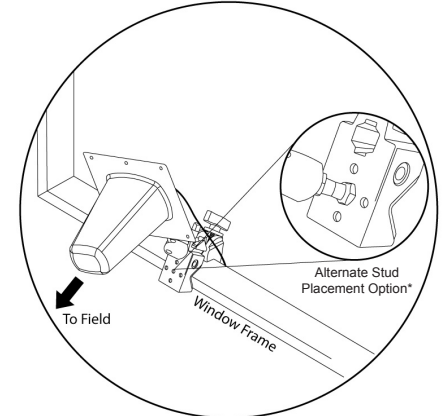

Clamp Mount

Directional Antenna Mounting Instructions

WARNING!

Suction Cup MUST be mounted to a dry flat surface! Textured or moist surfaces may cause malfunction, which could result in damage to equipment, persons, or property below mounting area. Always attach included safety cable securely to a fixed object when mounting over persons or property.

*Alternate stud placement option allows for greater range of motion if needed.