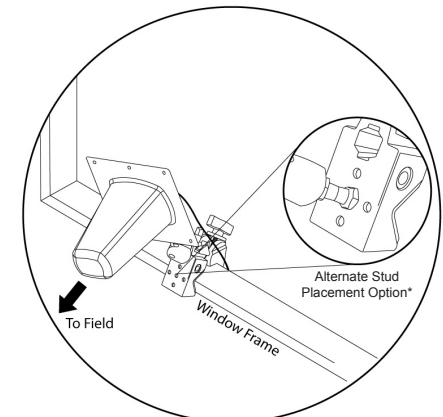

Clamp Mount