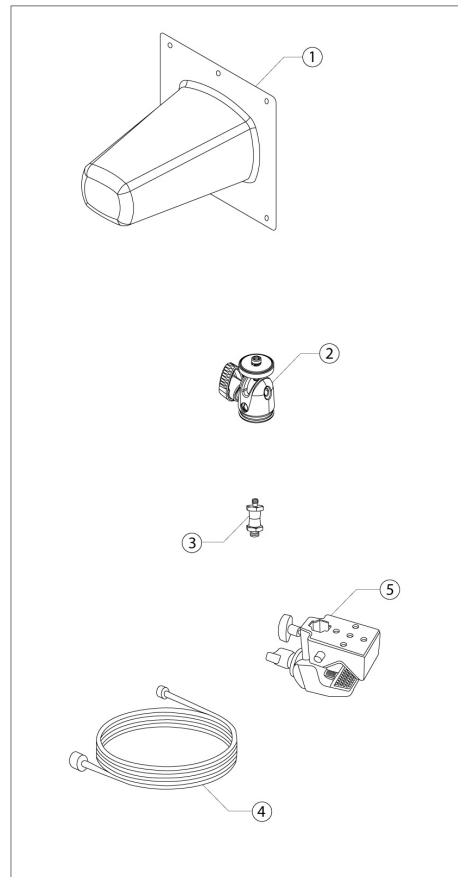

Window Mount

Desk Mount

Clamp Mount

Clamp Mount

Item	Part No.	Description	Qty
1	CP-ANT24-CC	Circularly Polarized Beam Antenna	1
2	MAN-492BALL	Manfrotto 492 360 Degree Micro	1
3	MAN-037STUD	Manfrotto 037 1/4"-20 & 3/8"	1
4	PC-ANTCABLE-10	Cable, RP-TNC Male-N Male 10 ft.	1
5	BOG-C1575B	Bogen Avenger Super Clamp	1
6	00002342	Gooseneck 16" w/1/4-20 Ferrule	1
7	00002534	Cable, Safety, 5 ft.	1
8	PC-CABLE-DCIP	5/16" Spring Snap D-Clip	1
9	00002341	Suction Cup Mt. w/ 1/4-20 Stud	1
Not Shown	00001900	Drawstring Bag/CoachComm Logo	1

**Tools Required:**  
**5/8" wrench**

**Clamp Mount**

**Suction Cup Mount**

Item	Part No.	Description	Qty
1	CP-ANT24-CC	Circularly Polarized Beam Antenna	1
2	MAN-492BALL	Manfrotto 492 360 Degree Micro	1
3	MAN-037STUD	Manfrotto 037 1/4"-20 & 3/8"	1
4	PC-ANTCABLE-10	Cable, RP-TNC Male-N Male 10 ft.	1
5	BOG-C1575B	Bogen Avenger Super Clamp	1
6	00002342	Gooseneck 16" w/1/4-20 Ferrule	1
7	00002534	Cable, Safety, 5 ft.	1
8	PC-CABLE-DCIP	5/16" Spring Snap D-Clip	1
9	00002341	Suction Cup Mt. w/ 1/4-20 Stud	1
Not Shown	00001900	Drawstring Bag/CoachComm Logo	1

**Tools Required:**  
**5/8" wrench**

**Clamp Mount**

**Suction Cup Mount**