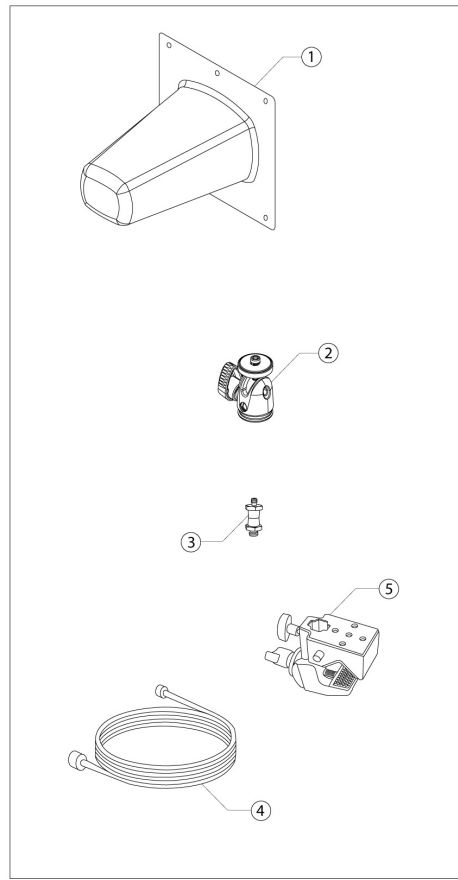

Window Mount

Desk Mount

Clamp Mount

Clamp Mount

Item	Part No.	Description	Qty
1	CP-ANT24-CC	Circularly Polarized Beam Antenna	1
2	MAN-492BALL	Manfrotto 492 360 Degree Micro	1
3	MAN-037STUD	Manfrotto 037 1/4"-20 & 3/8"	1
4	PC-ANTCABLE-10	Cable, RP-TNC Male-N Male 10 ft.	1
5	BOG-C1575B	Bogen Avenger Super Clamp	1
6	00002342	Gooseneck 16" w/1/4-20 Ferrule	1
7	00002534	Cable, Safety, 5 ft.	1
8	PC-CABLE-DCIP	5/16" Spring Snap D-Clip	1
9	00002341	Suction Cup Mt. w/ 1/4-20 Stud	1
Not Shown	00001900	Drawstring Bag/CoachComm Logo	1

**Tools Required:**  
**5/8" wrench**

**Clamp Mount**

**Suction Cup Mount**

Item	Part No.	Description	Qty
1	CP-ANT24-CC	Circularly Polarized Beam Antenna	1
2	MAN-492BALL	Manfrotto 492 360 Degree Micro	1
3	MAN-037STUD	Manfrotto 037 1/4"-20 & 3/8"	1
4	PC-ANTCABLE-10	Cable, RP-TNC Male-N Male 10 ft.	1
5	BOG-C1575B	Bogen Avenger Super Clamp	1
6	00002342	Gooseneck 16" w/1/4-20 Ferrule	1
7	00002534	Cable, Safety, 5 ft.	1
8	PC-CABLE-DCIP	5/16" Spring Snap D-Clip	1
9	00002341	Suction Cup Mt. w/ 1/4-20 Stud	1
Not Shown	00001900	Drawstring Bag/CoachComm Logo	1