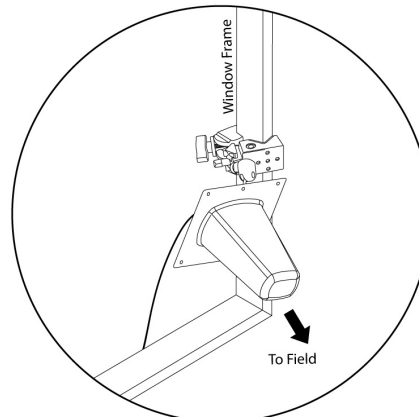

# Directional Antenna Mounting Instructions

\*Alternate stud placement option allows for greater range of motion if needed.

800.749.2761 • www.coachcomm.com

© 2016 CoachComm, LLC. All Rights Reserved  
DirectionalAntennaInst CP-ANT24-KIT1\_D0000253\_A

Window Mount

Desk Mount

Clamp Mount

Clamp Mount

Item	Part No.	Description	Qty
1	CP-ANT24-CC	Circularly Polarized Beam Antenna	1
2	MAN-492BALL	Manfrotto 492 360 Degree Micro	1
3	MAN-037STUD	Manfrotto 037 1/4"-20 & 3/8"	1
4	PC-ANTCABLE-10	Cable, RP-TNC Male-N Male 10 ft.	1
5	BOG-C1575B	Bogen Avenger Super Clamp	1
6	00002342	Gooseneck 16" w/1/4-20 Ferrule	1
7	00002534	Cable, Safety, 5 ft.	1
8	PC-CABLE-DCIP	5/16" Spring Snap D-Clip	1
9	00002341	Suction Cup Mt. w/ 1/4-20 Stud	1
Not Shown	00001900	Drawstring Bag/CoachComm Logo	1