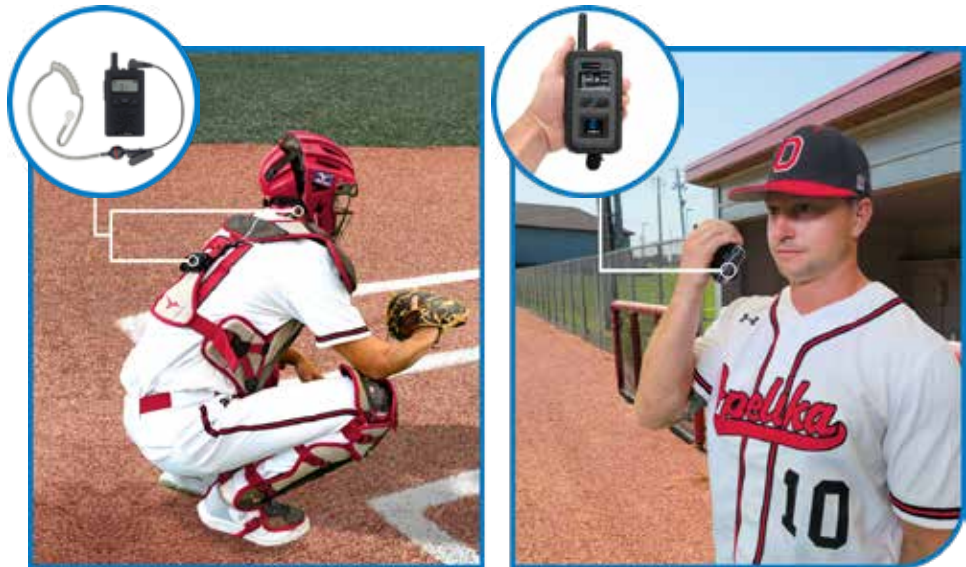

Lightweight and easy to wear, the Cobalt PLUS pack mounts on the back of the catcher and features a small, low-profile ear tube that is both discreet and unobstructive in use, even in high levels of activity.