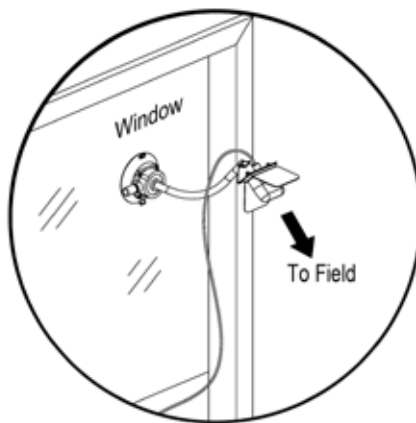

Directional Antenna Mounting Instructions

Window Mount

Desk Mount

Clamp Mount

Clamp Mount

800.749.2761 • www.coachcomm.com

© 2013 CoachComm, LLC. All Rights Reserved PL_DirAntennaInst

Directional Antenna Mounting Instructions

Window Mount

Desk Mount

Clamp Mount

Clamp Mount

800.749.2761 • www.coachcomm.com

© 2013 CoachComm, LLC. All Rights Reserved PL_DirAntennaInst

ITEM	PART NO.	DESCRIPTION	QTY.
1	80G-043R	GAFFER GRIP ADJUSTABLE	1
2	PC-MET-ANTB-02	ANTENNA BRACKET A	1
3	PC-MET-ANTBRKB	ANTENNA BRACKET B	1
4	PC-ANT-EXTDIR	EXTERNAL DIRECTIONAL ANTENNA	1
5	00001421	SCREW, THUMB #10-24 X 1/2"	2
6	00002341	SUCTION CUP MT W/1/4-20 STUD	1
7	00002342	GOOSENECK, 16" W/1/4-20 FERRULE	1
8	00001716	SCREW, THUMB 1/4-20 X 1/2"	1
9	00002343	BRACKET, ANTENNA TO GOOSENECK	1
10	PC-ANTCABLE-10	CABLE, RPTNC MALE-N MALE, 10 FT.	1