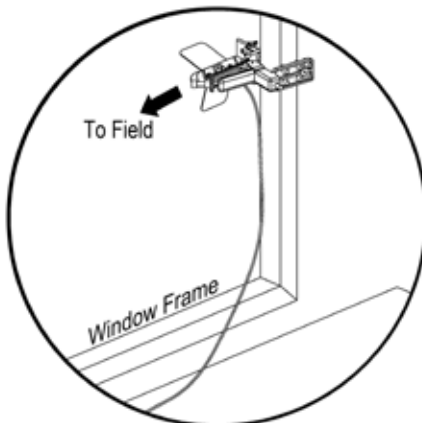

Directional Antenna Mounting Instructions

Window Mount

Desk Mount

Clamp Mount

Clamp Mount

800.749.2761 • www.coachcomm.com

© 2013 CoachComm, LLC. All Rights Reserved PL_DirAntennaInst

Directional Antenna Mounting Instructions

Window Mount

Desk Mount

Clamp Mount

Clamp Mount

800.749.2761 • www.coachcomm.com

© 2013 CoachComm, LLC. All Rights Reserved PL_DirAntennaInst

ITEM	PART NO.	DESCRIPTION	QTY.
1	80G-043R	GAFFER GRIP ADJUSTABLE	1
2	PC-MET-ANTB-02	ANTENNA BRACKET A	1
3	PC-MET-ANTBRKB	ANTENNA BRACKET B	1
4	PC-ANT-EXTDIR	EXTERNAL DIRECTIONAL ANTENNA	1
5	00001421	SCREW, THUMB #10-24 X 1/2"	2
6	00002341	SUCTION CUP MT W/1/4-20 STUD	1
7	00002342	GOOSENECK, 16" W/1/4-20 FERRULE	1
8	00001716	SCREW, THUMB 1/4-20 X 1/2"	1
9	00002343	BRACKET, ANTENNA TO GOOSENECK	1
10	PC-ANTCABLE-10	CABLE, RPTNC MALE-N MALE, 10 FT.	1