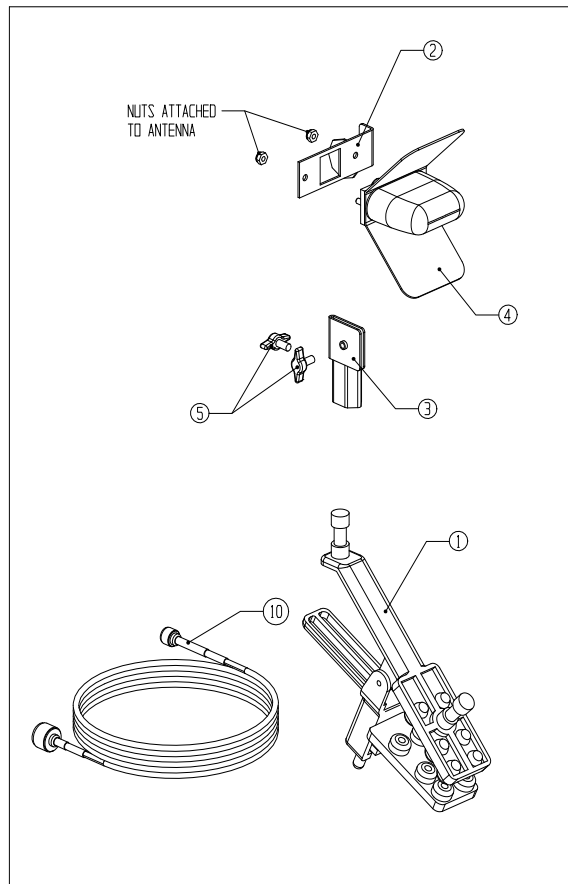

Window Mount

Desk Mount

Clamp Mount

Clamp Mount

800.749.2761 • www.coachcomm.com

© 2013 CoachComm, LLC. All Rights Reserved PL_DirAntennaInst

ITEM	PART NO.	DESCRIPTION	QTY.
1	80G-043R	GAFFER GRIP ADJUSTABLE	1
2	PC-MET-ANTB-02	ANTENNA BRACKET A	1
3	PC-MET-ANTBRKB	ANTENNA BRACKET B	1
4	PC-ANT-EXTDIR	EXTERNAL DIRECTIONAL ANTENNA	1
5	00001421	SCREW, THUMB #10-24 X 1/2"	2
6	00002341	SUCTION CUP MT W/1/4-20 STUD	1
7	00002342	GOOSENECK, 16" W/1/4-20 FERRULE	1
8	00001716	SCREW, THUMB 1/4-20 X 1/2"	1
9	00002343	BRACKET, ANTENNA TO GOOSENECK	1
10	PC-ANTCABLE-10	CABLE, RPTNC MALE-N MALE, 10 FT.	1

Clamp Mount

Suction Cup Mount

ITEM	PART NO.	DESCRIPTION	QTY.
1	80G-043R	GAFFER GRIP ADJUSTABLE	1
2	PC-MET-ANTB-02	ANTENNA BRACKET A	1
3	PC-MET-ANTBRKB	ANTENNA BRACKET B	1
4	PC-ANT-EXTDIR	EXTERNAL DIRECTIONAL ANTENNA	1
5	00001421	SCREW, THUMB #10-24 X 1/2"	2
6	00002341	SUCTION CUP MT W/1/4-20 STUD	1
7	00002342	GOOSENECK, 16" W/1/4-20 FERRULE	1
8	00001716	SCREW, THUMB 1/4-20 X 1/2"	1
9	00002343	BRACKET, ANTENNA TO GOOSENECK	1
10	PC-ANTCABLE-10	CABLE, RPTNC MALE-N MALE, 10 FT.	1

Clamp Mount

Suction Cup Mount