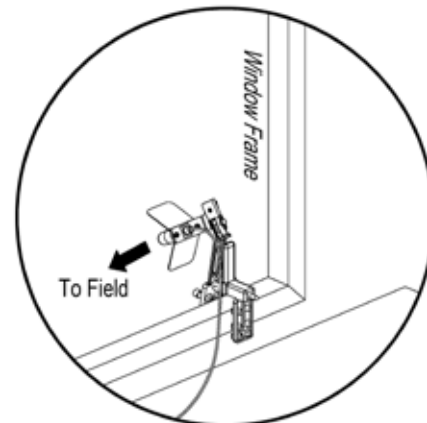

Directional Antenna Mounting Instructions

Window Mount

Desk Mount

Clamp Mount

Clamp Mount

800.749.2761 • www.coachcomm.com

© 2013 CoachComm, LLC. All Rights Reserved PL_DirAntennaInst

Directional Antenna Mounting Instructions

Window Mount

Desk Mount

Clamp Mount

Clamp Mount

800.749.2761 • www.coachcomm.com

© 2013 CoachComm, LLC. All Rights Reserved PL_DirAntennaInst

ITEM	PART NO.	DESCRIPTION	QTY.
1	80G-043R	GAFFER GRIP ADJUSTABLE	1
2	PC-MET-ANTB-02	ANTENNA BRACKET A	1
3	PC-MET-ANTBRKB	ANTENNA BRACKET B	1
4	PC-ANT-EXTDIR	EXTERNAL DIRECTIONAL ANTENNA	1
5	00001421	SCREW, THUMB #10-24 X 1/2"	2
6	00002341	SUCTION CUP MT W/1/4-20 STUD	1
7	00002342	GOOSENECK, 16" W/1/4-20 FERRULE	1
8	00001716	SCREW, THUMB 1/4-20 X 1/2"	1
9	00002343	BRACKET, ANTENNA TO GOOSENECK	1
10	PC-ANTCABLE-10	CABLE, RPTNC MALE-N MALE, 10 FT.	1

Clamp Mount

Suction Cup Mount

ITEM	PART NO.	DESCRIPTION	QTY.
1	80G-043R	GAFFER GRIP ADJUSTABLE	1
2	PC-MET-ANTB-02	ANTENNA BRACKET A	1
3	PC-MET-ANTBRKB	ANTENNA BRACKET B	1
4	PC-ANT-EXTDIR	EXTERNAL DIRECTIONAL ANTENNA	1
5	00001421	SCREW, THUMB #10-24 X 1/2"	2
6	00002341	SUCTION CUP MT W/1/4-20 STUD	1
7	00002342	GOOSENECK, 16" W/1/4-20 FERRULE	1
8	00001716	SCREW, THUMB 1/4-20 X 1/2"	1
9	00002343	BRACKET, ANTENNA TO GOOSENECK	1
10	PC-ANTCABLE-10	CABLE, RPTNC MALE-N MALE, 10 FT.	1