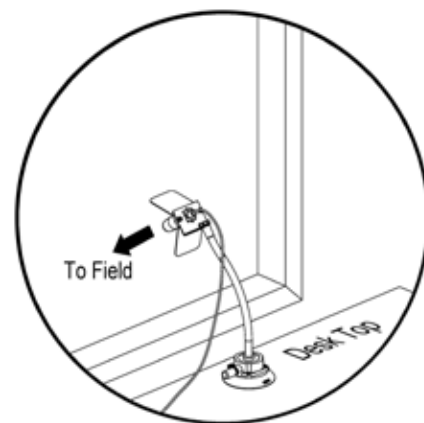

Directional Antenna Mounting Instructions

Window Mount

Desk Mount

Clamp Mount

Clamp Mount

800.749.2761 • www.coachcomm.com

© 2013 CoachComm, LLC. All Rights Reserved PL_DirAntennaInst

Directional Antenna Mounting Instructions

Window Mount

Desk Mount

Clamp Mount

Clamp Mount

800.749.2761 • www.coachcomm.com

© 2013 CoachComm, LLC. All Rights Reserved PL_DirAntennaInst

ITEM	PART NO.	DESCRIPTION	QTY.
1	80G-043R	GAFFER GRIP ADJUSTABLE	1
2	PC-MET-ANTB-02	ANTENNA BRACKET A	1
3	PC-MET-ANTBRKB	ANTENNA BRACKET B	1
4	PC-ANT-EXTDIR	EXTERNAL DIRECTIONAL ANTENNA	1
5	00001421	SCREW, THUMB #10-24 X 1/2"	2
6	00002341	SUCTION CUP MT W/1/4-20 STUD	1
7	00002342	GOOSENECK, 16" W/1/4-20 FERRULE	1
8	00001716	SCREW, THUMB 1/4-20 X 1/2"	1
9	00002343	BRACKET, ANTENNA TO GOOSENECK	1
10	PC-ANTCABLE-10	CABLE, RPTNC MALE-N MALE, 10 FT.	1