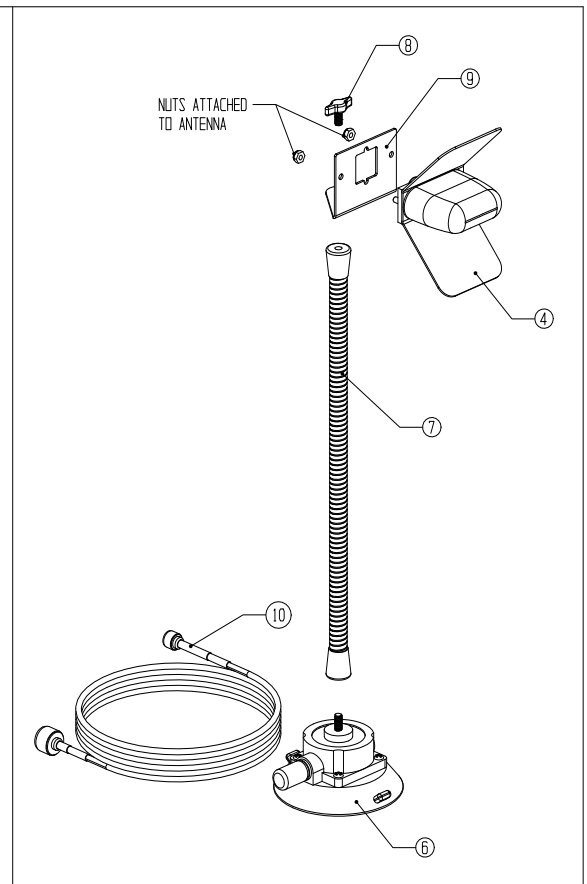

Suction Cup Mount