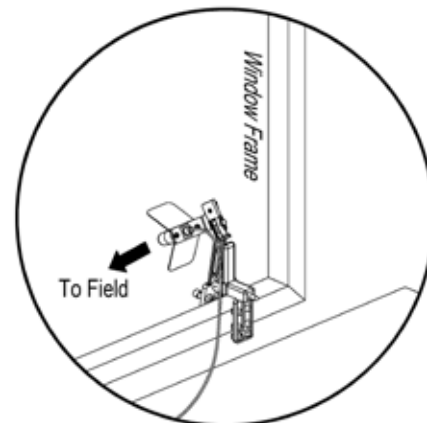

Directional Antenna Mounting Instructions

Window Mount

Desk Mount

Clamp Mount

Clamp Mount

800.749.2761 • www.coachcomm.com

© 2013 CoachComm, LLC. All Rights Reserved PL_DirAntennaInst

Directional Antenna Mounting Instructions

Window Mount

Desk Mount

Clamp Mount

Clamp Mount

800.749.2761 • www.coachcomm.com

© 2013 CoachComm, LLC. All Rights Reserved PL_DirAntennaInst

ITEM	PART NO.	DESCRIPTION	QTY.
1	80G-043R	GAFFER GRIP ADJUSTABLE	1
2	PC-MET-ANTB-02	ANTENNA BRACKET A	1
3	PC-MET-ANTBRKB	ANTENNA BRACKET B	1
4	PC-ANT-EXTDIR	EXTERNAL DIRECTIONAL ANTENNA	1
5	00001421	SCREW, THUMB #10-24 X 1/2"	2
6	00002341	SUCTION CUP MT W/1/4-20 STUD	1
7	00002342	GOOSENECK, 16" W/1/4-20 FERRULE	1
8	00001716	SCREW, THUMB 1/4-20 X 1/2"	1
9	00002343	BRACKET, ANTENNA TO GOOSENECK	1
10	PC-ANTCABLE-10	CABLE, RPTNC MALE-N MALE, 10 FT.	1

Clamp Mount

Suction Cup Mount

ITEM	PART NO.	DESCRIPTION	QTY.
1	80G-043R	GAFFER GRIP ADJUSTABLE	1
2	PC-MET-ANTB-02	ANTENNA BRACKET A	1
3	PC-MET-ANTBRKB	ANTENNA BRACKET B	1
4	PC-ANT-EXTDIR	EXTERNAL DIRECTIONAL ANTENNA	1
5	00001421	SCREW, THUMB #10-24 X 1/2"	2
6	00002341	SUCTION CUP MT W/1/4-20 STUD	1
7	00002342	GOOSENECK, 16" W/1/4-20 FERRULE	1
8	00001716	SCREW, THUMB 1/4-20 X 1/2"	1
9	00002343	BRACKET, ANTENNA TO GOOSENECK	1
10	PC-ANTCABLE-10	CABLE, RPTNC MALE-N MALE, 10 FT.	1