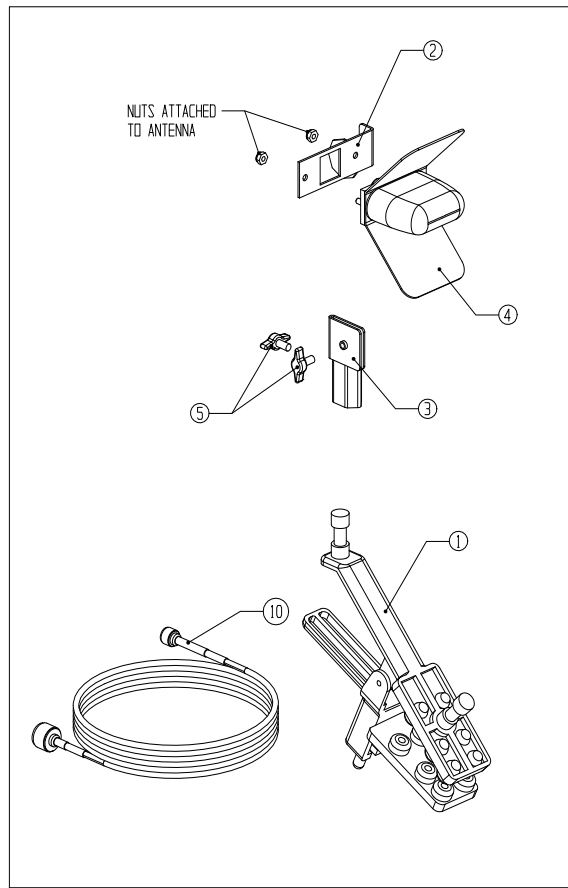

Window Mount

Desk Mount

Clamp Mount

Clamp Mount

800.749.2761 • www.coachcomm.com

© 2013 CoachComm, LLC. All Rights Reserved PL_DirAntennaInst

ITEM	PART NO.	DESCRIPTION	QTY.
1	80G-043R	GAFFER GRIP ADJUSTABLE	1
2	PC-MET-ANTB-02	ANTENNA BRACKET A	1
3	PC-MET-ANTBRKB	ANTENNA BRACKET B	1
4	PC-ANT-EXTDIR	EXTERNAL DIRECTIONAL ANTENNA	1
5	00001421	SCREW, THUMB #10-24 X 1/2"	2
6	00002341	SUCTION CUP MT W/1/4-20 STUD	1
7	00002342	GOOSENECK, 16" W/1/4-20 FERRULE	1
8	00001716	SCREW, THUMB 1/4-20 X 1/2"	1
9	00002343	BRACKET, ANTENNA TO GOOSENECK	1
10	PC-ANTCABLE-10	CABLE, RPTNC MALE-N MALE, 10 FT.	1

Clamp Mount

Suction Cup Mount

ITEM	PART NO.	DESCRIPTION	QTY.
1	80G-043R	GAFFER GRIP ADJUSTABLE	1
2	PC-MET-ANTB-02	ANTENNA BRACKET A	1
3	PC-MET-ANTBRKB	ANTENNA BRACKET B	1
4	PC-ANT-EXTDIR	EXTERNAL DIRECTIONAL ANTENNA	1
5	00001421	SCREW, THUMB #10-24 X 1/2"	2
6	00002341	SUCTION CUP MT W/1/4-20 STUD	1
7	00002342	GOOSENECK, 16" W/1/4-20 FERRULE	1
8	00001716	SCREW, THUMB 1/4-20 X 1/2"	1
9	00002343	BRACKET, ANTENNA TO GOOSENECK	1
10	PC-ANTCABLE-10	CABLE, RPTNC MALE-N MALE, 10 FT.	1

Clamp Mount

Suction Cup Mount