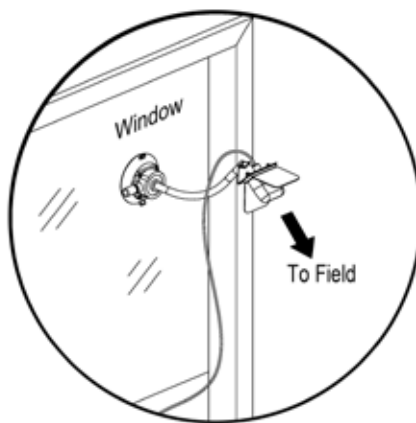

Directional Antenna Mounting Instructions

Window Mount

Desk Mount

Clamp Mount

Clamp Mount

800.749.2761 • www.coachcomm.com

© 2013 CoachComm, LLC. All Rights Reserved PL_DirAntennaInst

Directional Antenna Mounting Instructions

Window Mount

Desk Mount

Clamp Mount

Clamp Mount

800.749.2761 • www.coachcomm.com

© 2013 CoachComm, LLC. All Rights Reserved PL_DirAntennaInst

ITEM	PART NO.	DESCRIPTION	QTY.
1	80G-043R	GAFFER GRIP ADJUSTABLE	1
2	PC-MET-ANTB-02	ANTENNA BRACKET A	1
3	PC-MET-ANTBRKB	ANTENNA BRACKET B	1
4	PC-ANT-EXTDIR	EXTERNAL DIRECTIONAL ANTENNA	1
5	00001421	SCREW, THUMB #10-24 X 1/2"	2
6	00002341	SUCTION CUP MT W/1/4-20 STUD	1
7	00002342	GOOSENECK, 16" W/1/4-20 FERRULE	1
8	00001716	SCREW, THUMB 1/4-20 X 1/2"	1
9	00002343	BRACKET, ANTENNA TO GOOSENECK	1
10	PC-ANTCABLE-10	CABLE, RPTNC MALE-N MALE, 10 FT.	1