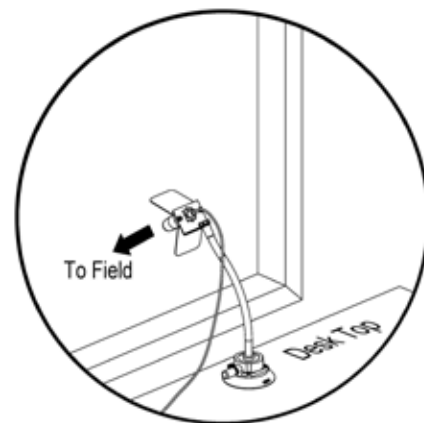

Directional Antenna Mounting Instructions

Window Mount

Desk Mount

Clamp Mount

Clamp Mount

800.749.2761 • www.coachcomm.com

© 2013 CoachComm, LLC. All Rights Reserved PL_DirAntennaInst

Directional Antenna Mounting Instructions

Window Mount

Desk Mount

Clamp Mount

Clamp Mount

800.749.2761 • www.coachcomm.com

© 2013 CoachComm, LLC. All Rights Reserved PL_DirAntennaInst

ITEM	PART NO.	DESCRIPTION	QTY.
1	80G-043R	GAFFER GRIP ADJUSTABLE	1
2	PC-MET-ANTB-02	ANTENNA BRACKET A	1
3	PC-MET-ANTBRKB	ANTENNA BRACKET B	1
4	PC-ANT-EXTDIR	EXTERNAL DIRECTIONAL ANTENNA	1
5	00001421	SCREW, THUMB #10-24 X 1/2"	2
6	00002341	SUCTION CUP MT W/1/4-20 STUD	1
7	00002342	GOOSENECK, 16" W/1/4-20 FERRULE	1
8	00001716	SCREW, THUMB 1/4-20 X 1/2"	1
9	00002343	BRACKET, ANTENNA TO GOOSENECK	1
10	PC-ANTCABLE-10	CABLE, RPTNC MALE-N MALE, 10 FT.	1