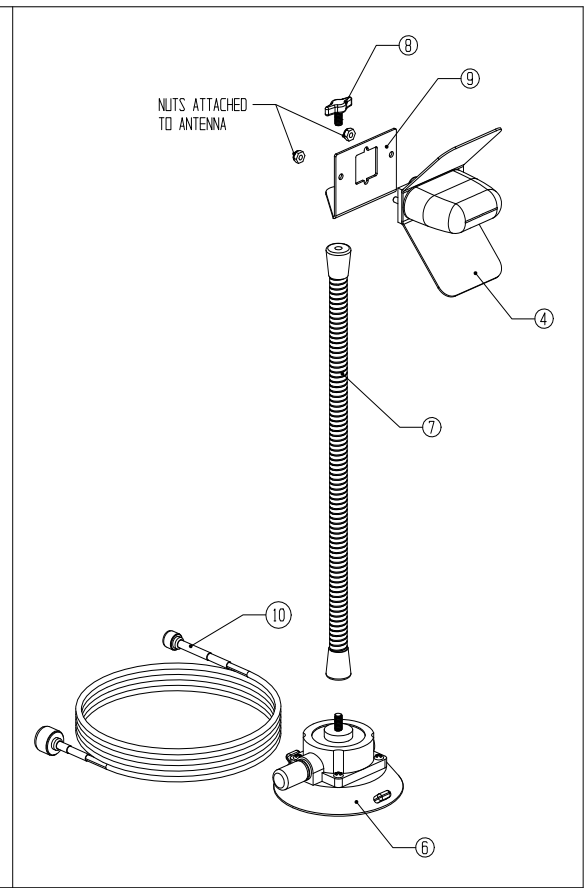

Window Mount

Desk Mount

Clamp Mount

Clamp Mount

800.749.2761 • www.coachcomm.com

© 2013 CoachComm, LLC. All Rights Reserved PL_DirAntennaInst

ITEM	PART NO.	DESCRIPTION	QTY.
1	80G-043R	GAFFER GRIP ADJUSTABLE	1
2	PC-MET-ANTB-02	ANTENNA BRACKET A	1
3	PC-MET-ANTBRKB	ANTENNA BRACKET B	1
4	PC-ANT-EXTDIR	EXTERNAL DIRECTIONAL ANTENNA	1
5	00001421	SCREW, THUMB #10-24 X 1/2"	2
6	00002341	SUCTION CUP MT W/1/4-20 STUD	1
7	00002342	GOOSENECK, 16" W/1/4-20 FERRULE	1
8	00001716	SCREW, THUMB 1/4-20 X 1/2"	1
9	00002343	BRACKET, ANTENNA TO GOOSENECK	1
10	PC-ANTCABLE-10	CABLE, RPTNC MALE-N MALE, 10 FT.	1

Clamp Mount

Suction Cup Mount

ITEM	PART NO.	DESCRIPTION	QTY.
1	80G-043R	GAFFER GRIP ADJUSTABLE	1
2	PC-MET-ANTB-02	ANTENNA BRACKET A	1
3	PC-MET-ANTBRKB	ANTENNA BRACKET B	1
4	PC-ANT-EXTDIR	EXTERNAL DIRECTIONAL ANTENNA	1
5	00001421	SCREW, THUMB #10-24 X 1/2"	2
6	00002341	SUCTION CUP MT W/1/4-20 STUD	1
7	00002342	GOOSENECK, 16" W/1/4-20 FERRULE	1
8	00001716	SCREW, THUMB 1/4-20 X 1/2"	1
9	00002343	BRACKET, ANTENNA TO GOOSENECK	1
10	PC-ANTCABLE-10	CABLE, RPTNC MALE-N MALE, 10 FT.	1

Clamp Mount

Suction Cup Mount