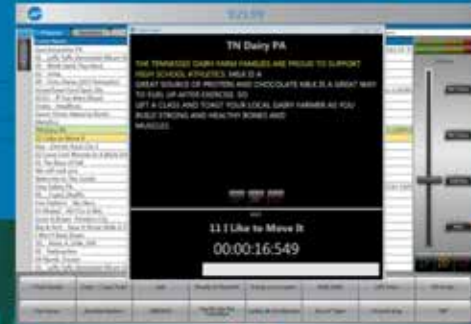

I'm OCD, and you will love me for it.

Think of me as a conductor of an orchestra, because I keep all of your event segments organized and on schedule. I don't miss a beat and I will have everyone singing your praise. I have redundancy and backups built in so I can operate during a power failure. I'm also easy to adjust on the fly, making any event come to life.

Optional Workflow

- User Can Simply Plug-In Mic
  - Can operate system without software
- Flexible Organization of Audio Based Events
- Teleprompter function
- Tracks Sponsor "Mentions"
- System Control via PC Where Needed.