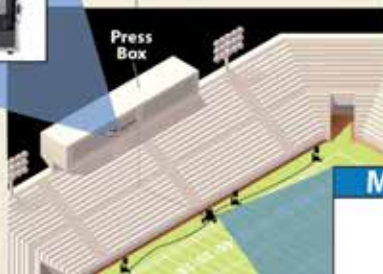

Total control of audio on the field from the press box