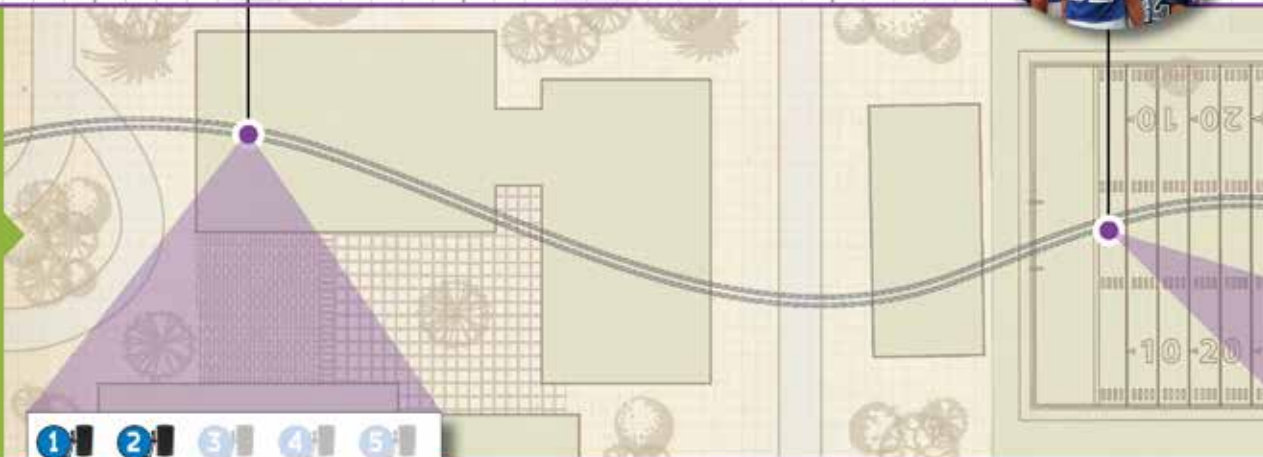

3:00pm

4:00pm

5:00pm

6:00pm

1 SCHOOL CAMPUS
5 EPOD SYSTEM
EVENUE THUNDER
24 HOURS
UNLIMITED VENUES
& SYSTEM COMBINATIONS